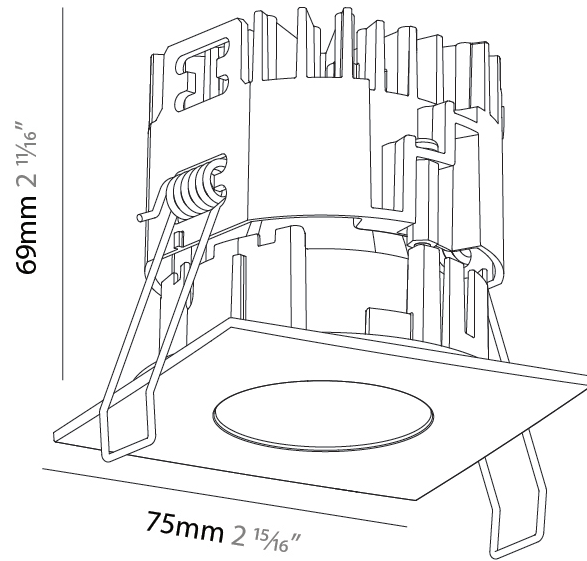

PHYSICAL

Aperture Sizes - Downlights: 1"
Shape: Square
Length (mm): 75
Length (in): 2 ¹⁵/₁₆"
Width (mm): 75
Width (in): 2 ¹⁵/₁₆"
Height (mm): 65
Height (in): 2 ⁹/₁₆"
Ceiling Thickness (mm): 1 - 25
Ceiling Thickness (in): 1/16 - 1 3/16
Min. Recessing Depth (mm): 70
Min. Recessing Depth (in): 2 ³/₄"
Weight (kg): 0.19
Diffuser: Lens Pack - No Lens / Opal / Linear Spread Lens / Honeycomb / Spread Lens
Fixture Finish: SSR / BKV / CWI / CRY / HAB / UFT / ITA / RUA / FTG / MYG / LOD / PUS / FRO / FUP / KIA / POP / BLS / SPG / MEY / GOH / CHC / COM / ABZ / JAG / OBR / MOS / ROR
Fixture Material: Aluminum Die Cast
Cut-out Measurements: D. 68mm / 2 11/16"

ELECTRICAL

Lamp Type: LED (Zhaga Standard)
Input Wattage (W): 15
Total Output Wattage (W): 12.7
Dimming: Tri-Mode (Non-Dimming and Phase Dimming (120Vac only) and 0-10V Dimming)
Driver Included: No
Driver Location: Remote
Driver Type: Constant Current - 120/277
Driver Class: Class 2
Input Voltage (V): 120 - 277
Constant Current (MA): 700

LED

Number of LEDs: 1
Color Temperature (°K): 2700-6500 Tunable White
Max. Delivered Lumen (lm): 960 - 1129
Nominal Lumen (lm): 1242 - 1460
CRI: >90 CRI
Lamp Life (hrs): 50000

OPTICAL

Beam Angle: 36

RATINGS AND CERTIFICATIONS

Certified By: Certified for North American Standards
IP rating: IP20