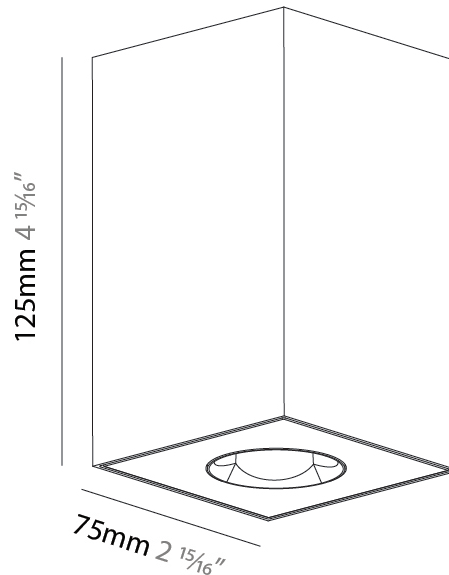

GENERAL

Series: Oiko Pro Square
Subseries: Oiko Pro Square Fixed
Partner: Prolicht
Division: Architectural
Installation: Surface
Product Type: Ceiling Surface
Mounting Location: Ceiling
Light Distribution: Downlight

PHYSICAL

Aperture Sizes - Downlights: 1"
Shape: Square
Length (mm): 75
Length (in): 2 ¹⁵/₁₆"
Width (mm): 75
Width (in): 2 ¹⁵/₁₆"
Height (mm): 125
Height (in): 4 ¹⁵/₁₆"
Weight (kg): 0.631

Fixture Finish: [SSR / BKV / CWI / CRY / HAB / UFT / ITA / RUA / FTG / MYG / LOD / PUS / FRO / FUP / KIA / POP / BLS / SPG / MEY / GOH / CHC / COM / ABZ / JAG / OBR / MOS / ROR](#)
Fixture Material: Metal

ELECTRICAL

Lamp Type: LED (Zhaga Standard)
Input Wattage (W): 12..9
Dimming: [Tri-Mode (Non-Dimming and Phase Dimming (120Vac only) and 0-10V Dimming)](#)
Driver Included: No
Driver Location: Remote
Driver Type: Constant Current - Universal
Driver Class: Class 2
Input Voltage (V): 120 - 277
Constant Current (MA): 350

LED

Color Temperature (°K): [2700 / 3000 / 3500 / 4000](#)
Max. Delivered Lumen (lm): [1293 / 1289 / 1350 / 1362](#)
Nominal Lumen (lm): [1473 / 1468 / 1538 / 1552](#)
CRI: >90 CRI
Lamp Life (hrs): 50000

OPTICAL

Reflector°: 50
Adjustability: Fixed

RATINGS AND CERTIFICATIONS

Certified By: Certified for North American Standards
IP rating: IP20