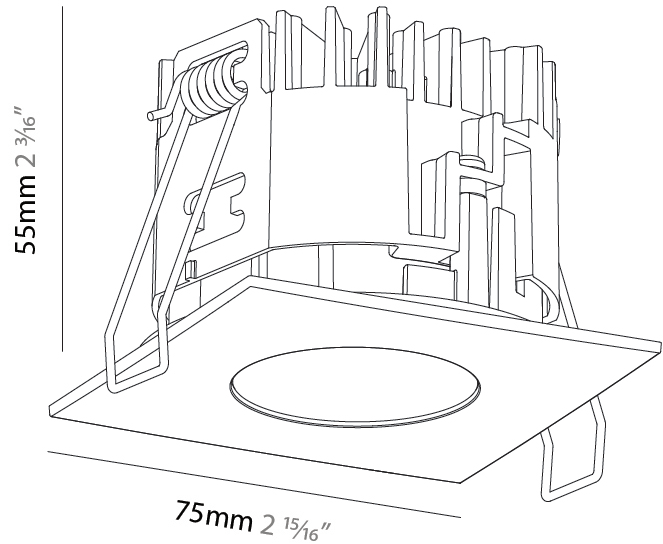

PHYSICAL

Aperture Sizes - Downlights: 1"
Shape: Square
Length (mm): 75
Length (in): 2 15/16
Width (mm): 75
Width (in): 2 15/16
Height (mm): 55
Height (in): 2 3/16
Ceiling Thickness (mm): 1 - 25
Ceiling Thickness (in): 1/16 - 1 3/16
Min. Recessing Depth (mm): 70
Min. Recessing Depth (in): 2 3/4
Weight (kg): 0.19
Diffuser: Lens Pack - No Lens / Opal / Linear Spread Lens / Honeycomb / Spread Lens
Fixture Finish: SSR / BKV / CWI / CRY / HAB / UFT / ITA / RUA / FTG / MYG / LOD / PUS / FRO / FUP / KIA / POP / BLS / SPG / MEY / GOH / CHC / COM / ABZ / JAG / OBR / MOS / ROR
Fixture Material: Aluminum Die Cast
Cut-out Measurements: D. 68mm / 2 11/16"

ELECTRICAL

Lamp Type: LED (Zhaga Standard)
Input Wattage (W): 14
Total Output Wattage (W): 12.7
Dimming: Tri-Mode (Non-Dimming and Phase Dimming (120Vac only) and 0-10V Dimming)
Driver Included: No
Driver Location: Remote
Driver Type: Constant Current - 120/277
Driver Class: Class 2
Input Voltage (V): 120 - 277
Constant Current (MA): 700

LED

Number of LEDs: 1
Color Temperature (°K): 2700-6500 Tunable White
Max. Delivered Lumen (lm): 1000 - 1176
Nominal Lumen (lm): 1242 - 1460
CRI: >90 CRI
Lamp Life (hrs): 50000

OPTICAL

Beam Angle: 52

RATINGS AND CERTIFICATIONS

Certified By: Certified for North American Standards
IP rating: IP20