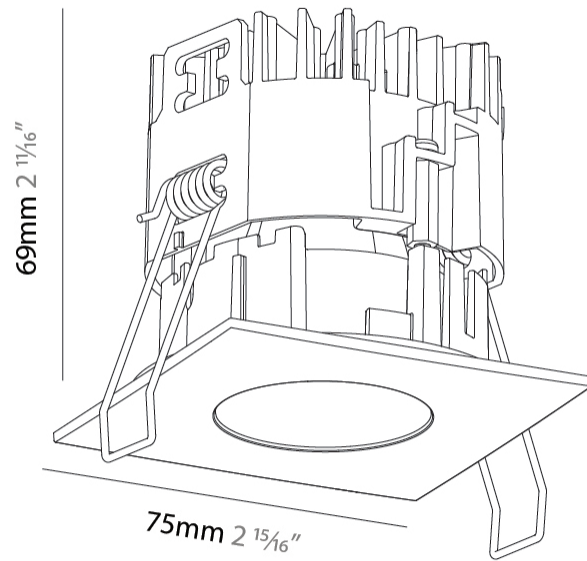

PHYSICAL

Aperture Sizes - Downlights: 1"
Shape: Square
Length (mm): 75
Length (in): 2 ¹⁵/₁₆"
Width (mm): 75
Width (in): 2 ¹⁵/₁₆"
Height (mm): 69
Height (in): 2 ⁷/₁₆"
Ceiling Thickness (mm): 1 - 25
Ceiling Thickness (in): 1/16 - 1 3/16
Min. Recessing Depth (mm): 70
Min. Recessing Depth (in): 2 ³/₄"
Weight (kg): 0.209
Diffuser: Lens Pack - No Lens / Opal / Linear Spread Lens / Honeycomb / Spread Lens

Fixture Finish: SSR / BKV / CWI / CRY / HAB / UFT / ITA / RUA / FTG / MYG / LOD / PUS / FRO / FUP / KIA / POP / BLS / SPG / MEY / GOH / CHC / COM / ABZ / JAG / OBR / MOS / ROR

Fixture Material: Aluminum Die Cast
Cut-out Measurements: D. 68mm / 2 11/16"

ELECTRICAL

Lamp Type: LED (Zhaga Standard)
Input Wattage (W): 15
Total Output Wattage (W): 14.6
Dimming: Tri-Mode (Non-Dimming and Phase Dimming (120Vac only) and 0-10V Dimming)
Driver Included: Yes
Driver Location: Remote
Driver Type: Constant Current - Universal
Driver Class: Class 2
Input Voltage (V): 120 - 277
Constant Current (MA): 350

LED

Number of LEDs: 1
Color Temperature (°K): 2700 / 3000 / 3500 / 4000
Max. Delivered Lumen (lm): 1326 / 1332 / 1395 / 1408
CRI: >90 CRI
Lamp Life (hrs): 50000

OPTICAL

Reflector°: 36

RATINGS AND CERTIFICATIONS

Certified By: Certified for North American Standards
IP rating: IP54