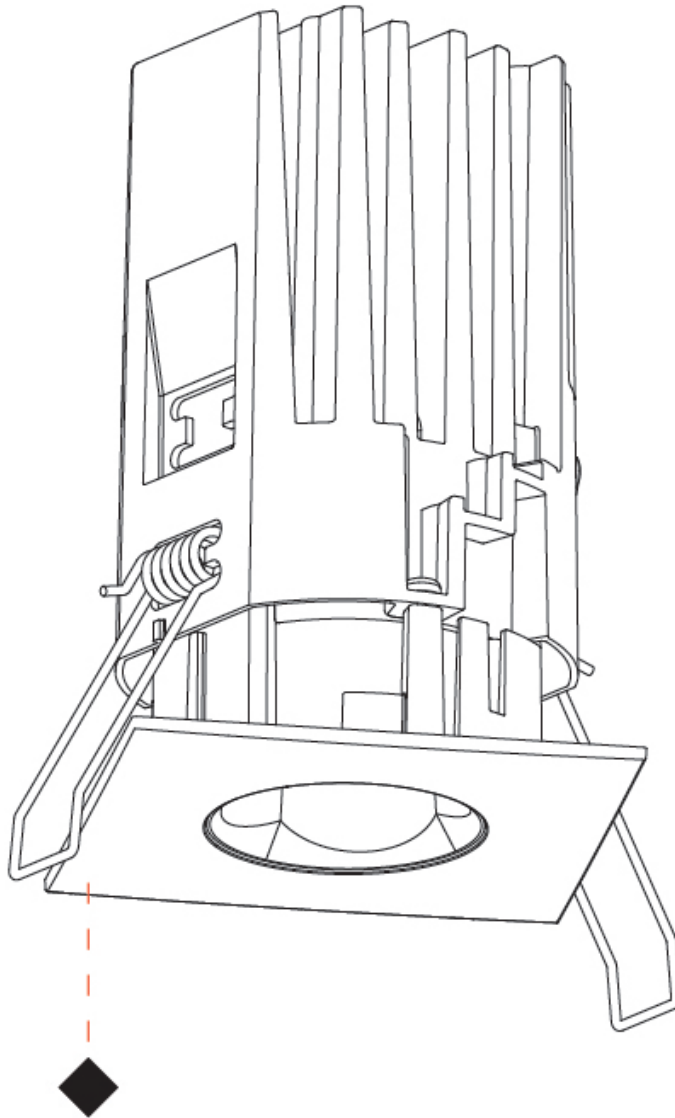

OIKO PRO SQUARE FIXED RECESSED

A35958-

PROJECT _____

TYPE _____

SPECIFIER _____

QUANTITY _____

DATE _____

A