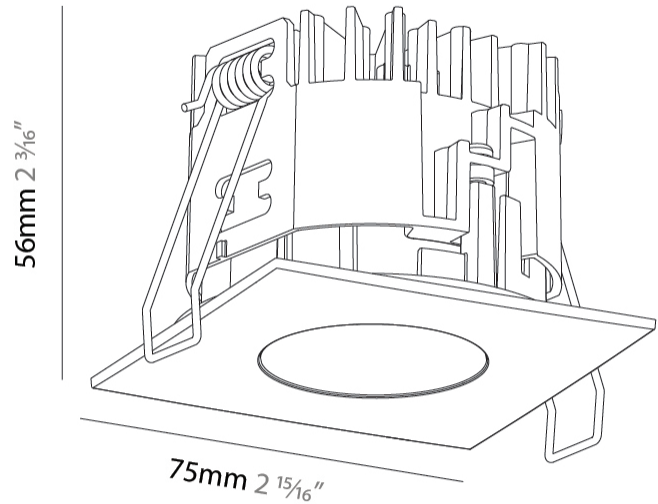

GENERAL

Series: Oiko Pro Square
Subseries: Oiko Pro Square Wallwash
Partner: Prolicht
Division: Architectural
Installation: Recessed
Product Type: Downlight
Mounting Location: Ceiling
Light Distribution: Downlight

PHYSICAL

Aperture Sizes - Downlights: 1"
Shape: Square
Length (mm): 75
Length (in): 2 ¹⁵/₁₆"
Width (mm): 75
Width (in): 2 ¹⁵/₁₆"
Height (mm): 55
Height (in): 2 ³/₁₆"
Ceiling Thickness (mm): 1 - 25
Ceiling Thickness (in): 1/16 - 1 3/16
Min. Recessing Depth (mm): 60
Min. Recessing Depth (in): 2 ³/₈"
Weight (kg): 0.181
Fixture Finish: SSR / BKV / CWI / CRY / HAB / UFT / ITA / RUA / FTG / MYG / LOD / PUS / FRO / FUP / KIA / POP / BLS / SPG / MEY / GOH / CHC / COM / ABZ / JAG / OBR / MOS / ROR
Fixture Material: Aluminum Die Cast
Cut-out Measurements: D. 68mm / 2 11/16"

ELECTRICAL

Lamp Type: LED (Zhaga Standard)
Input Wattage (W): 14
Driver Included: No
Driver Location: Recessed Housing
Driver Class: Class 2
Input Voltage (V): 120 - 277
Constant Current (MA): 700

LED

Number of LEDs: 1
Color Temperature (°K): 2700-6500 Tunable White
Max. Delivered Lumen (lm): 986 - 1159
Nominal Lumen (lm): 1242 - 1460
CRI: >90 CRI
Lamp Life (hrs): 50000

OPTICAL

RATINGS AND CERTIFICATIONS

Certified By: Certified for North American Standards
IP rating: IP54