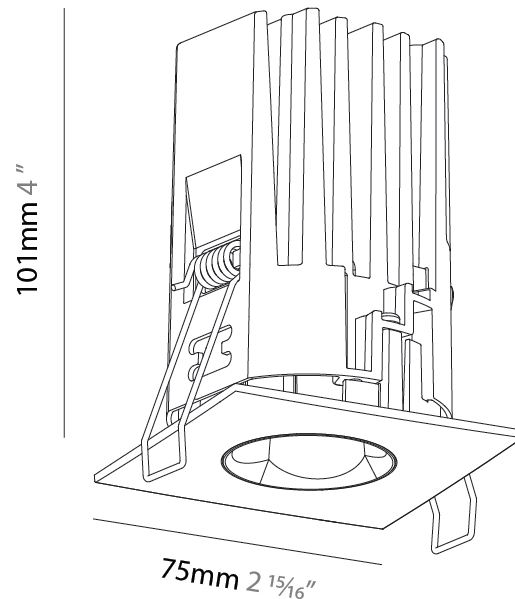

PHYSICAL

Aperture Sizes - Downlights: 1"
Shape: Square
Length (mm): 75
Length (in): 2 ¹⁵/₁₆"
Width (mm): 75
Width (in): 2 ¹⁵/₁₆"
Height (mm): 101
Height (in): 4
Ceiling Thickness (mm): 1 - 25
Ceiling Thickness (in): 1/16 - 1 3/16
Min. Recessing Depth (mm): 104
Min. Recessing Depth (in): 4 ¹/₆"
Weight (kg): 0.354
Diffuser: Lens Pack - No Lens / Opal / Linear Spread Lens / Honeycomb / Spread Lens
Fixture Finish: SSR / BKV / CWI / CRY / HAB / UFT / ITA / RUA / FTG / MYG / LOD / PUS / FRO / FUP / KIA / POP / BLS / SPG / MEY / GOH / CHC / COM / ABZ / JAG / OBR / MOS / ROR
Fixture Material: Aluminum Die Cast
Cut-out Measurements: D. 68mm / 2 11/16"

ELECTRICAL

Lamp Type: LED (Zhaga Standard)
Input Wattage (W): 23.5
Total Output Wattage (W): 21.9
Dimming: Tri-Mode (Non-Dimming and Phase Dimming (120Vac only) and 0-10V Dimming)
Driver Included: No
Driver Location: Recessed Housing
Driver Type: Constant Current - Universal
Driver Class: Class 2
Input Voltage (V): 120 - 277
Constant Current (MA): 600

LED

Number of LEDs: 1
Color Temperature (°K): 2700 / 3000 / 3500 / 4000
Max. Delivered Lumen (lm): 2055 / 2128 / 2228 / 2248
Nominal Lumen (lm): 2341 / 2424 / 2537 / 2561
CRI: >90 CRI
Lamp Life (hrs): 50000

OPTICAL

Beam Angle: 50

RATINGS AND CERTIFICATIONS

Certified By: Certified for North American Standards
IP rating: IP20