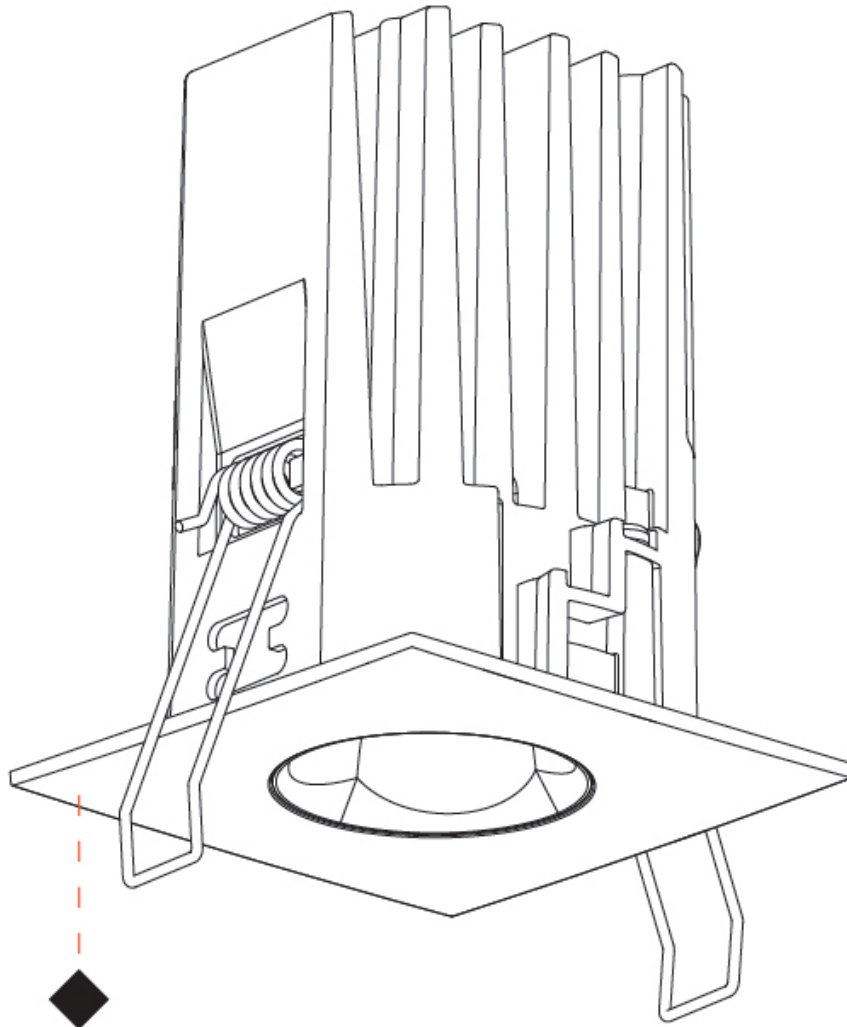

OIKO PRO SQUARE FIXED RECESSED

A35960-

PROJECT

TYPE

SPECIFIER

QUANTITY

DATE