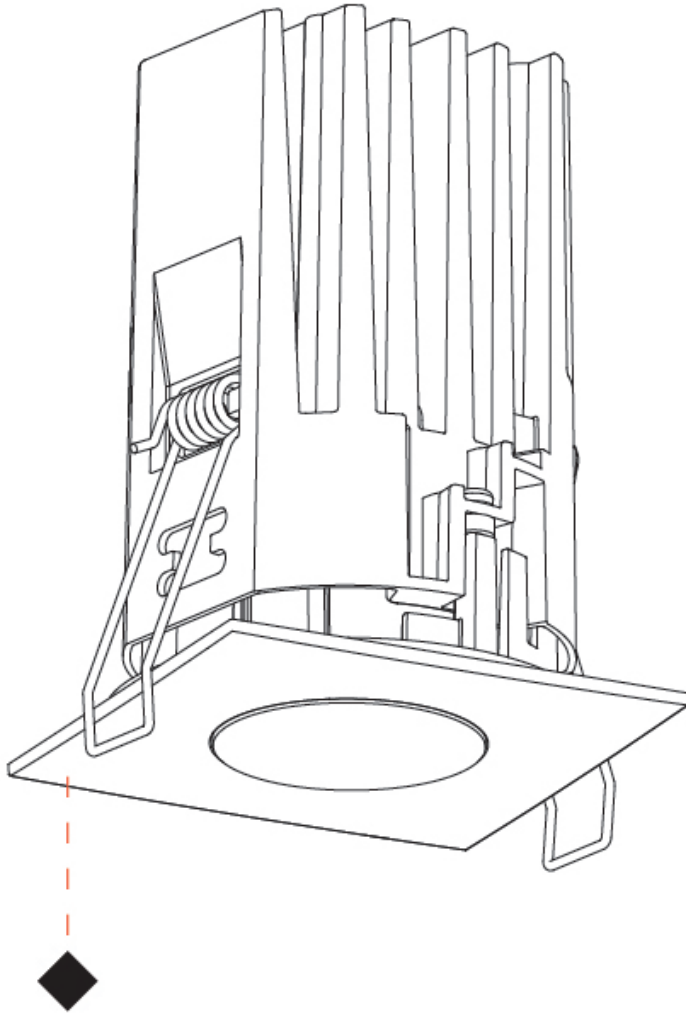

OIKO PRO SQUARE WALLWASH RECESSED

A35969-

PROJECT	_____
TYPE	_____
SPECIFIER	_____
QUANTITY	_____
DATE	_____