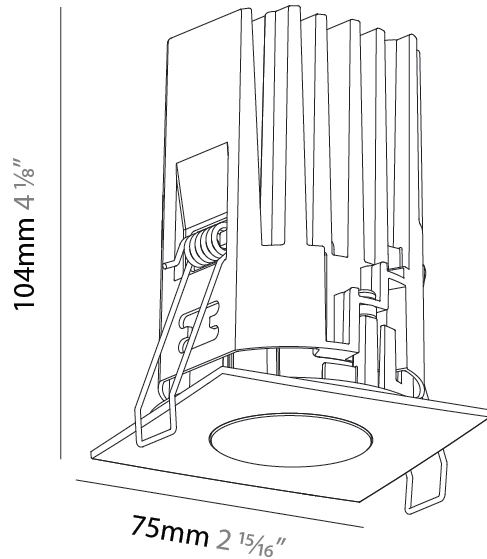

GENERAL

Series: Oiko Pro Square
Subseries: Oiko Pro Square Wallwash
Partner: Prolicht
Division: Architectural
Installation: Recessed
Product Type: Downlight
Mounting Location: Ceiling
Light Distribution: Downlight

PHYSICAL

Aperture Sizes - Downlights: 1"
Shape: Square
Length (mm): 75
Length (in): 2 ¹⁵/₁₆"
Width (mm): 75
Width (in): 2 ¹⁵/₁₆"
Height (mm): 104
Height (in): 4 ¹/₈"
Ceiling Thickness (mm): 1 - 25
Ceiling Thickness (in): 1/16 - 1 3/16
Min. Recessing Depth (mm): 110
Min. Recessing Depth (in): 4 ⁵/₁₆"
Weight (kg): 0.356
Fixture Finish: SSR / BKV / CWI / CRY / HAB / UFT / ITA / RUA / FTG / MYG / LOD / PUS / FRO / FUP / KIA / POP / BLS / SPG / MEY / GOH / CHC / COM / ABZ / JAG / OBR / MOS / ROR
Fixture Material: Aluminum Die Cast
Cut-out Measurements: D. 68mm / 2 11/16"

ELECTRICAL

Lamp Type: LED (Zhaga Standard)
Input Wattage (W): 23.5
Total Output Wattage (W): 21.9
Dimming: Tri-Mode (Non-Dimming and Phase Dimming (120Vac only) and 0-10V Dimming)
Driver Included: No
Driver Location: Recessed Housing
Driver Type: Constant Current - Universal
Driver Class: Class 2
Input Voltage (V): 120 - 277
Constant Current (MA): 600

LED

Number of LEDs: 1
Color Temperature (°K): 2700 / 3000 / 3500 / 4000
Max. Delivered Lumen (lm): 1863 / 1930 / 2020 / 2038
Nominal Lumen (lm): 2341 / 2424 / 2537 / 2561
CRI: >90 CRI
Lamp Life (hrs): 50000

OPTICAL

RATINGS AND CERTIFICATIONS

Certified By: Certified for North American Standards
IP rating: IP54